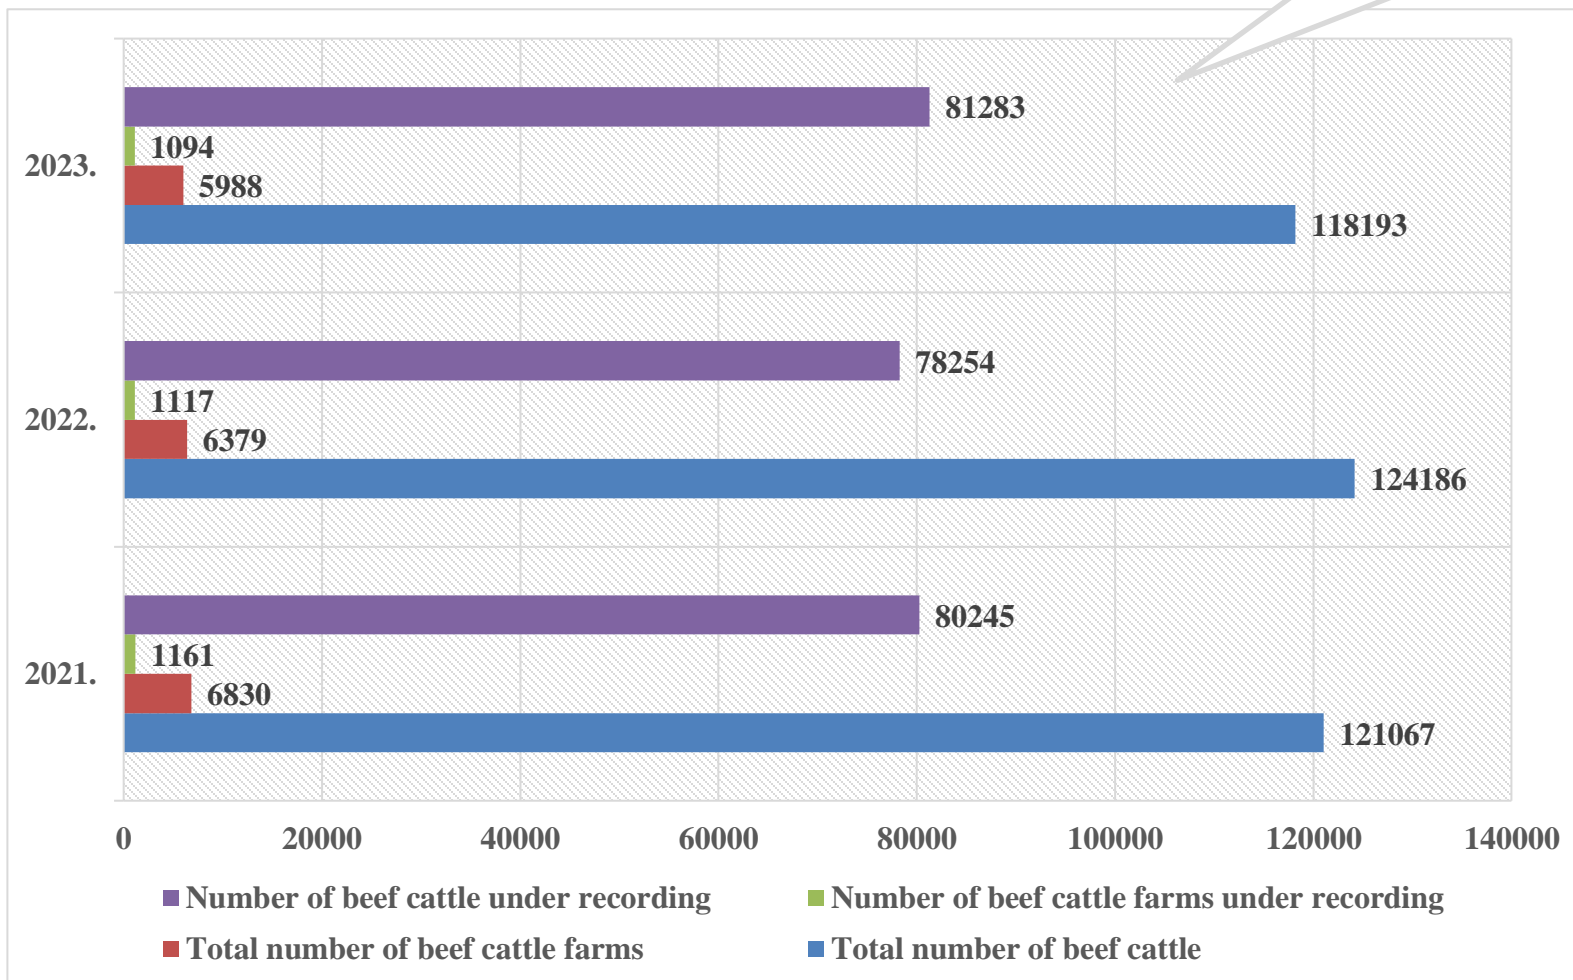

<https://www ldc.gov.lv/lv/media/228/download?attachment>

Source: Ministry of Agriculture

Ministry of Agriculture
Republic of Latvia

Dairy farming, 2021 - 2023

Dairy farms under
breeding programme 38%

Ministry of Agriculture
Republic of Latvia

Dairy breeds

2017

2023

Ministry of Agriculture
Republic of Latvia

Beef cattle farming, 2021-2023

Farms under breeding programme 11%

Ministry of Agriculture
Republic of Latvia

Beef cattle breeds

2017

2023

Sheep farming, 2021 - 2023

Farms under breeding programme 2%

Ministry of Agriculture
Republic of Latvia

Sheep breeds

2017

2023