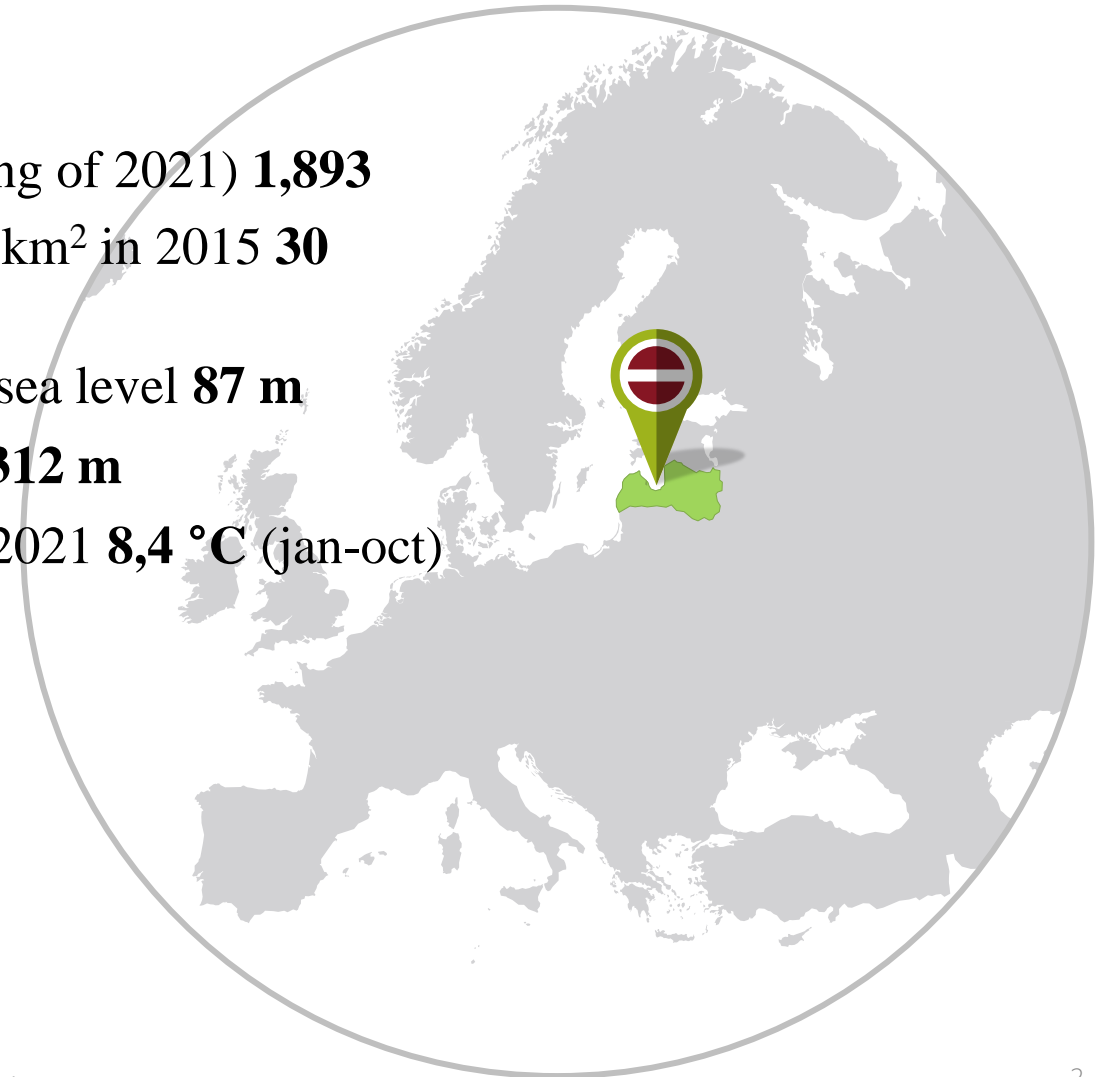

Ministry of Agriculture
Republic of Latvia

- Area km² **64 594**
- Population, mln.ppl (beginning of 2021) **1,893**
- Population density, ppl per 1 km² in 2015 **30**
- Borderline **1 900** km
- Average elevation above the sea level **87** m
- Highest point (Gaizinkalns) **312** m
- Air temperature in Latvia in 2021 **8,4 °C** (jan-oct)