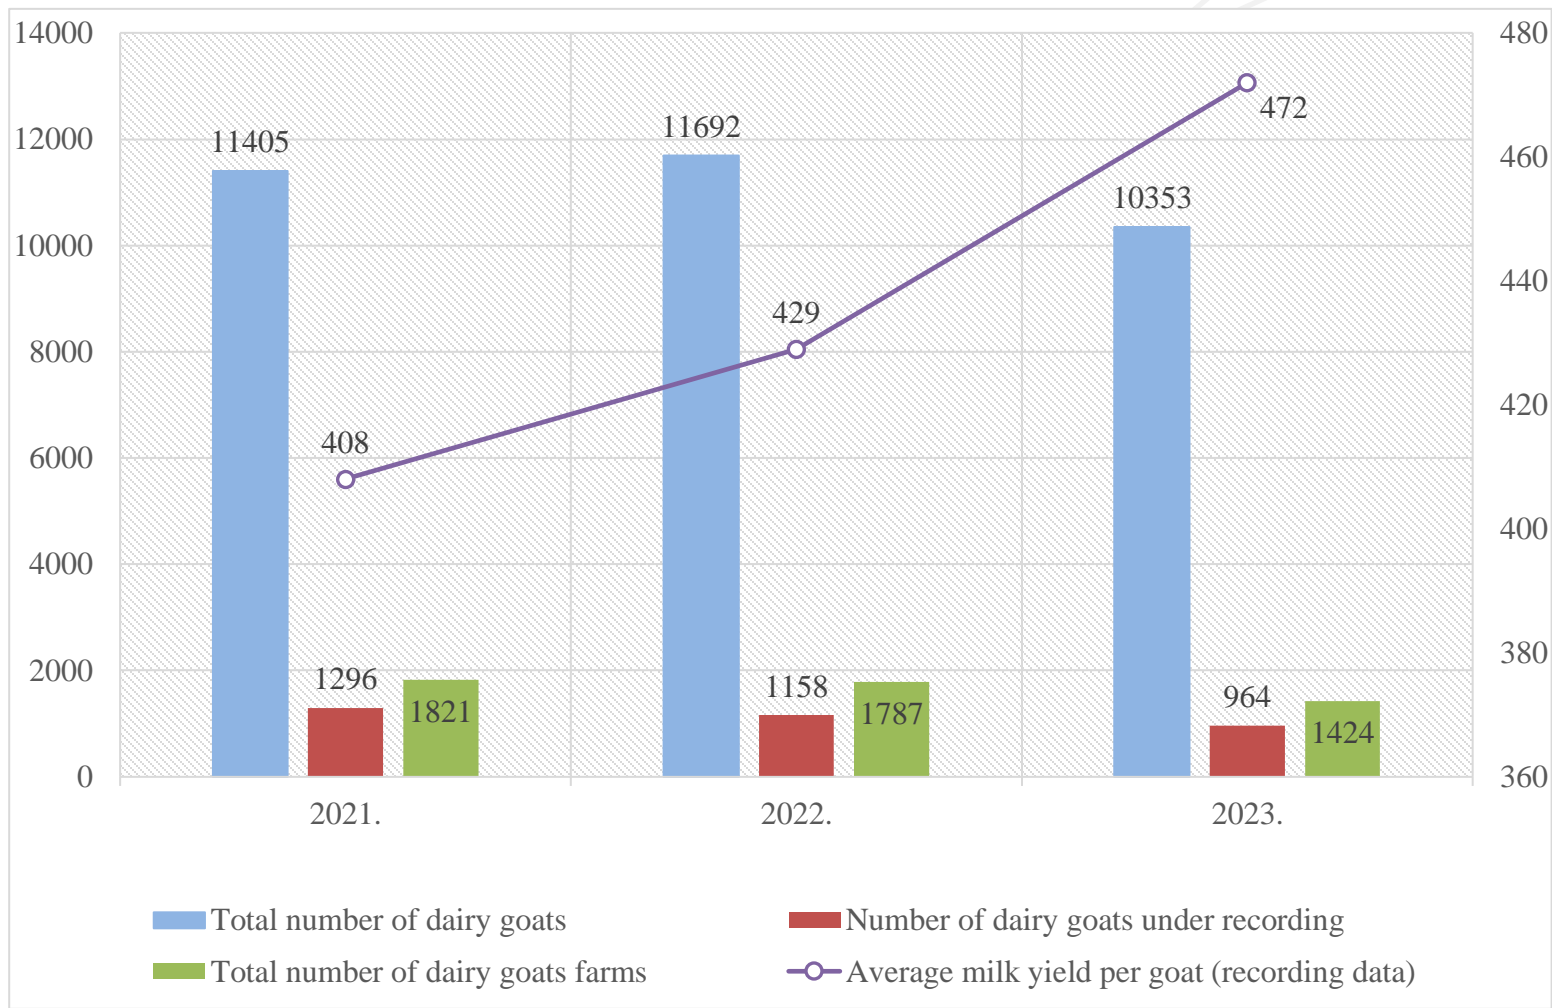

Dairy breeds

2017

2023

Ministry of Agriculture
Republic of Latvia

Beef cattle farming, 2021-2023

Farms under breeding programme 11%

Ministry of Agriculture
Republic of Latvia

Beef cattle breeds

2017

2023

Sheep farming, 2021 - 2023

Farms under breeding programme 2%

Ministry of Agriculture
Republic of Latvia

Sheep breeds

2017

2023

Ministry of Agriculture
Republic of Latvia

Goat farming, 2021 - 2023

Under breeding
programm 9% goats

Ministry of Agriculture
Republic of Latvia

Goat breeds

2017

2023

Ministry of Agriculture
Republic of Latvia