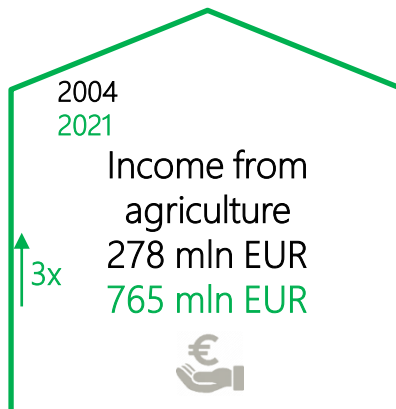

Ministry of Agriculture
Republic of Latvia

Summary of agricultural progress since 2004