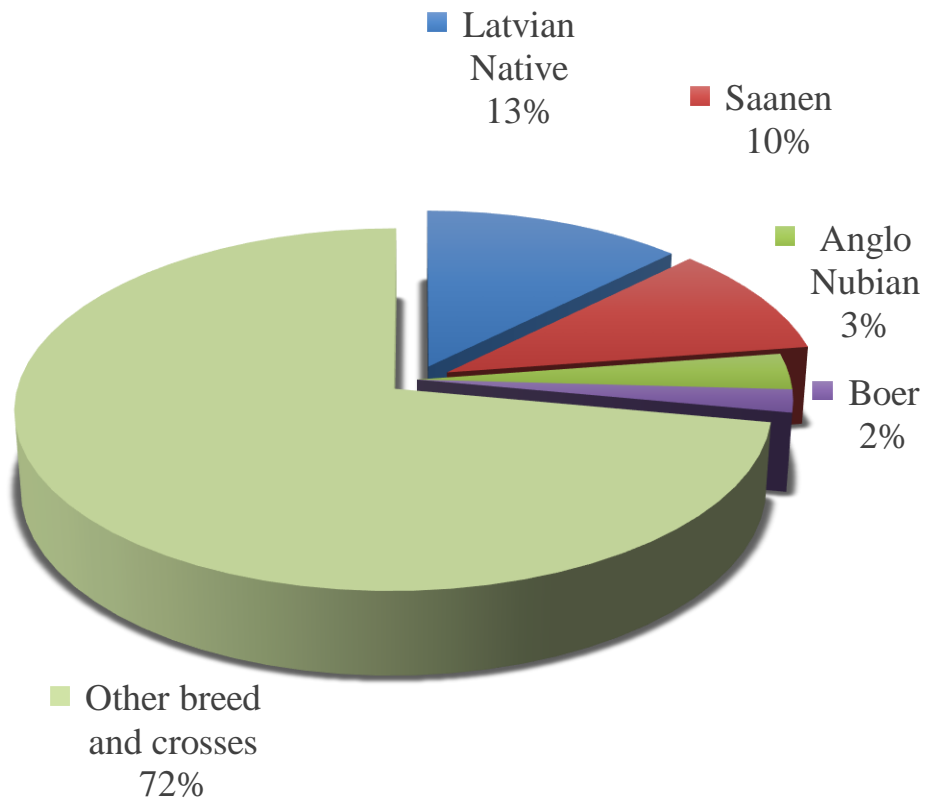

Dairy breeds

2017

2023

Ministry of Agriculture
Republic of Latvia

Beef cattle farming, 2021-2023

Farms under breeding programme 11%

Ministry of Agriculture
Republic of Latvia

Beef cattle breeds

2017

2023

Sheep farming, 2021 - 2023

Farms under breeding programme 2%

Ministry of Agriculture
Republic of Latvia

Sheep breeds

2017

2023

Ministry of Agriculture
Republic of Latvia

Goat farming, 2021 - 2023

Under breeding
programm 9% goats

Ministry of Agriculture
Republic of Latvia

Goat breeds

2017

2023

Ministry of Agriculture
Republic of Latvia

Pig breeding, 2021 – 2023

Source: Agricultural Data Center

Ministry of Agriculture
Republic of Latvia

Horse breeding, 2021 – 2023

Source: Agricultural Data Center

Ministry of Agriculture
Republic of Latvia