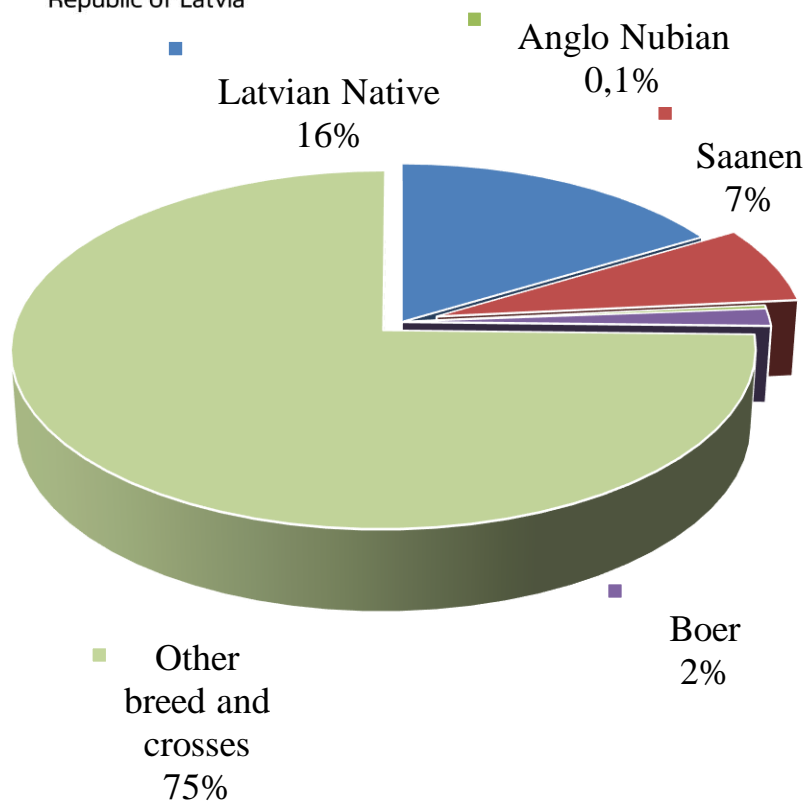

Dairy breeds

2017

2023

Ministry of Agriculture
Republic of Latvia

Beef cattle farming, 2021-2023

Farms under breeding programme 11%

Ministry of Agriculture
Republic of Latvia

Beef cattle breeds

2017

2023

Sheep farming, 2021 - 2023

Farms under breeding programme 2%

Ministry of Agriculture
Republic of Latvia

Sheep breeds

2017

2023

Ministry of Agriculture
Republic of Latvia

Goat farming, 2021 - 2023

Under breeding
programm 9% goats

Ministry of Agriculture
Republic of Latvia

Goat breeds

2017

2023

Ministry of Agriculture
Republic of Latvia

Pig breeding, 2021 – 2023

Source: Agricultural Data Center

Ministry of Agriculture
Republic of Latvia

Horse breeding, 2021 – 2023

Source: Agricultural Data Center

Ministry of Agriculture
Republic of Latvia