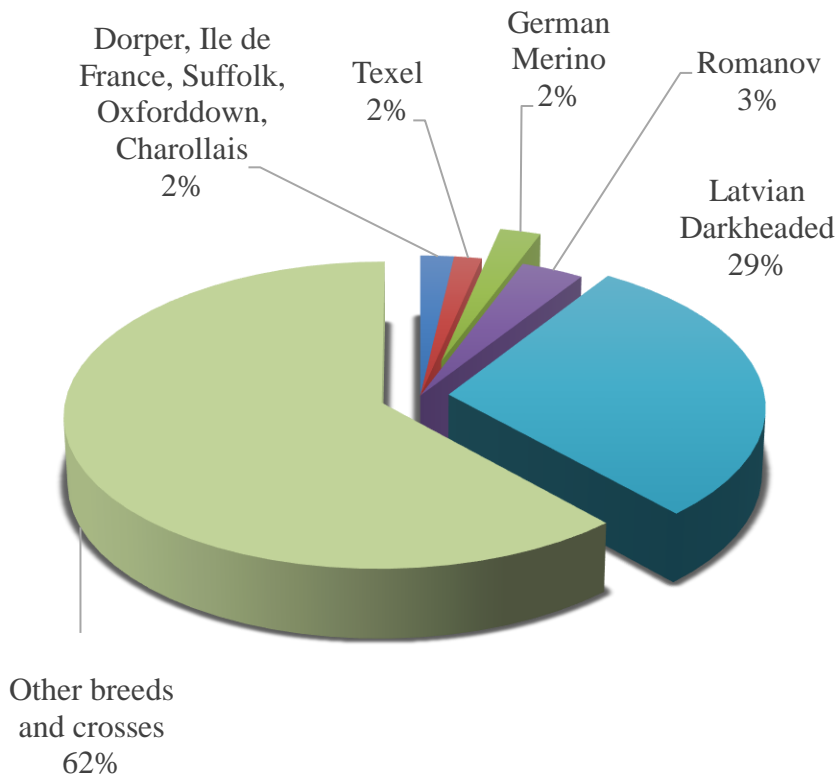

Dairy breeds

2017

2023

Ministry of Agriculture
Republic of Latvia

Beef cattle farming, 2021-2023

Farms under breeding programme 11%

Ministry of Agriculture
Republic of Latvia

Beef cattle breeds

2017

2023

Sheep farming, 2021 - 2023

Farms under breeding programme 2%

Ministry of Agriculture
Republic of Latvia

Sheep breeds

2017

2023

Ministry of Agriculture
Republic of Latvia

Goat farming, 2021 - 2023

Under breeding
programm 9% goats

Ministry of Agriculture
Republic of Latvia

Goat breeds

2017

2023

Ministry of Agriculture
Republic of Latvia