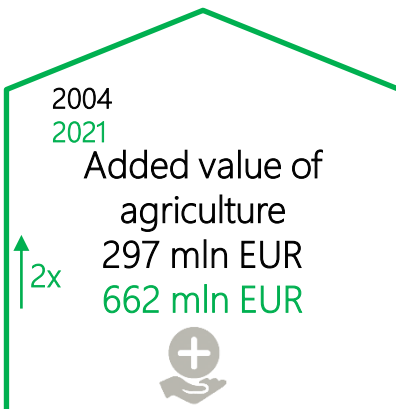

Ministry of Agriculture
Republic of Latvia

Summary of agricultural progress since 2004