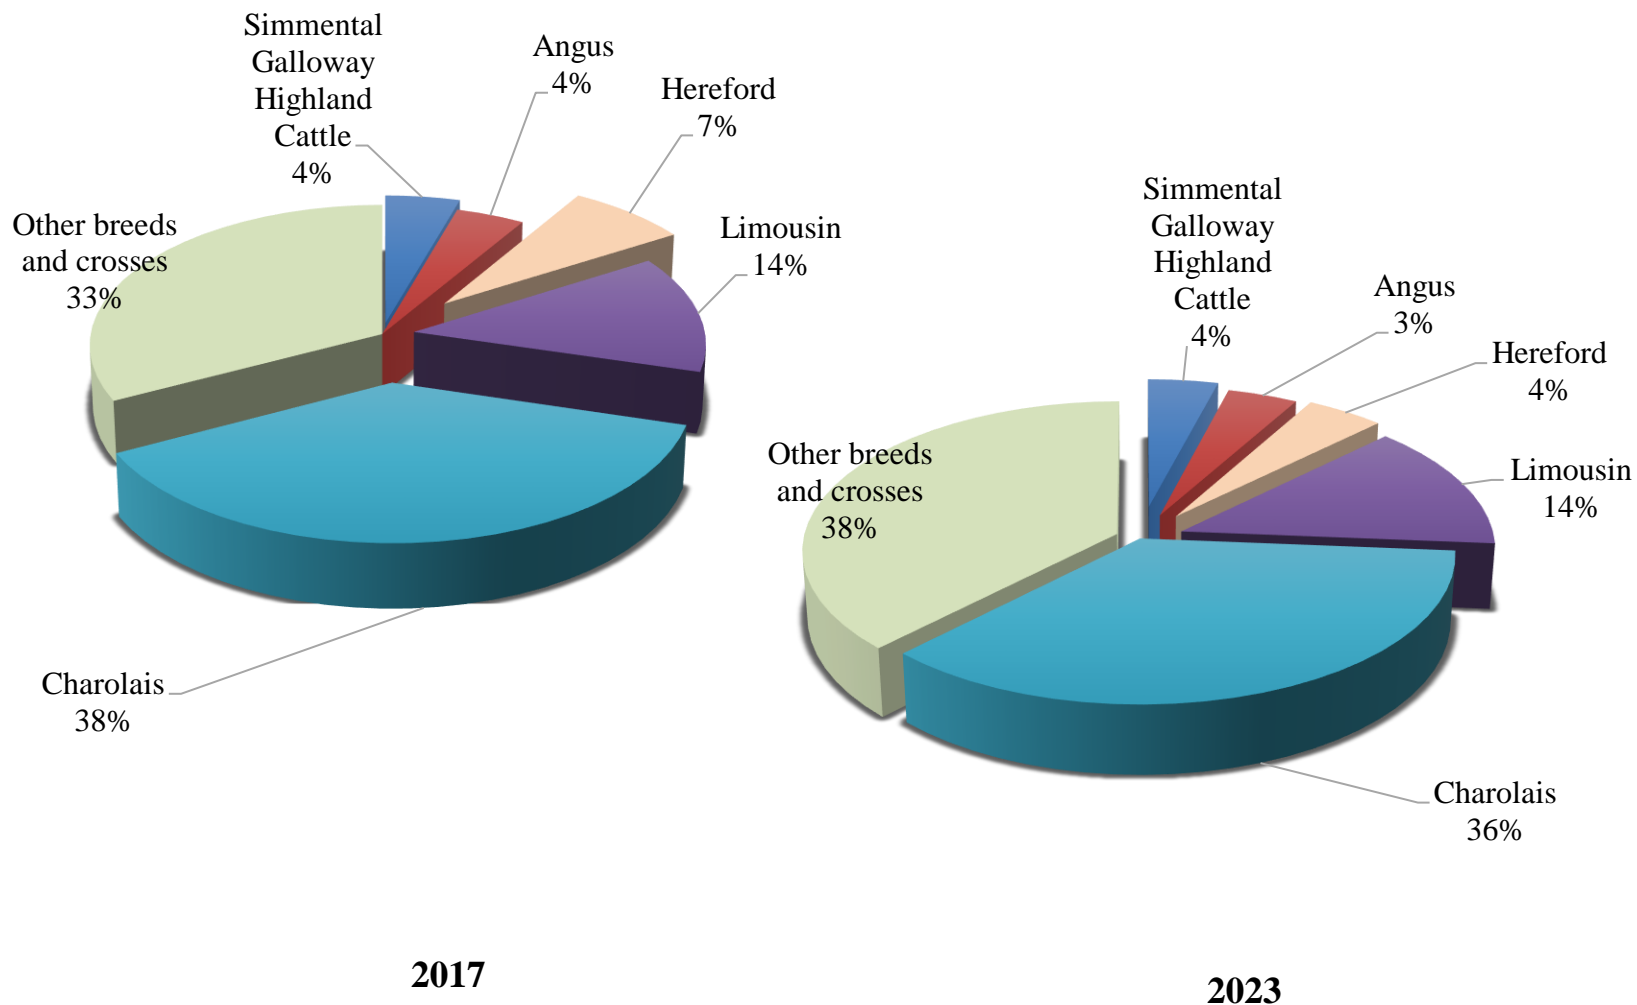

Dairy breeds

2017

2023

Ministry of Agriculture
Republic of Latvia

Beef cattle farming, 2021-2023

Farms under breeding programme 11%

Ministry of Agriculture
Republic of Latvia

Beef cattle breeds

2017

2023

Sheep farming, 2021 - 2023

Farms under breeding programme 2%

Ministry of Agriculture
Republic of Latvia

Sheep breeds

2017

2023