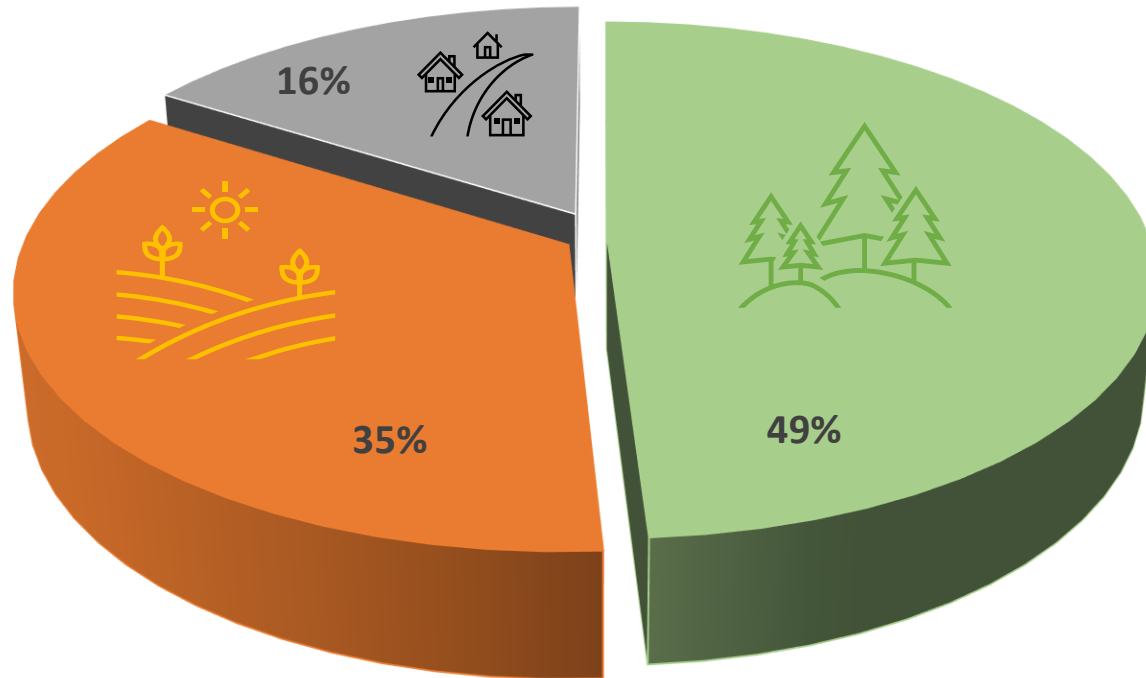

Ministry of Agriculture
Republic of Latvia

Territorial structure of Latvia 2022

■ Forest

■ Agricultural land

■ Other