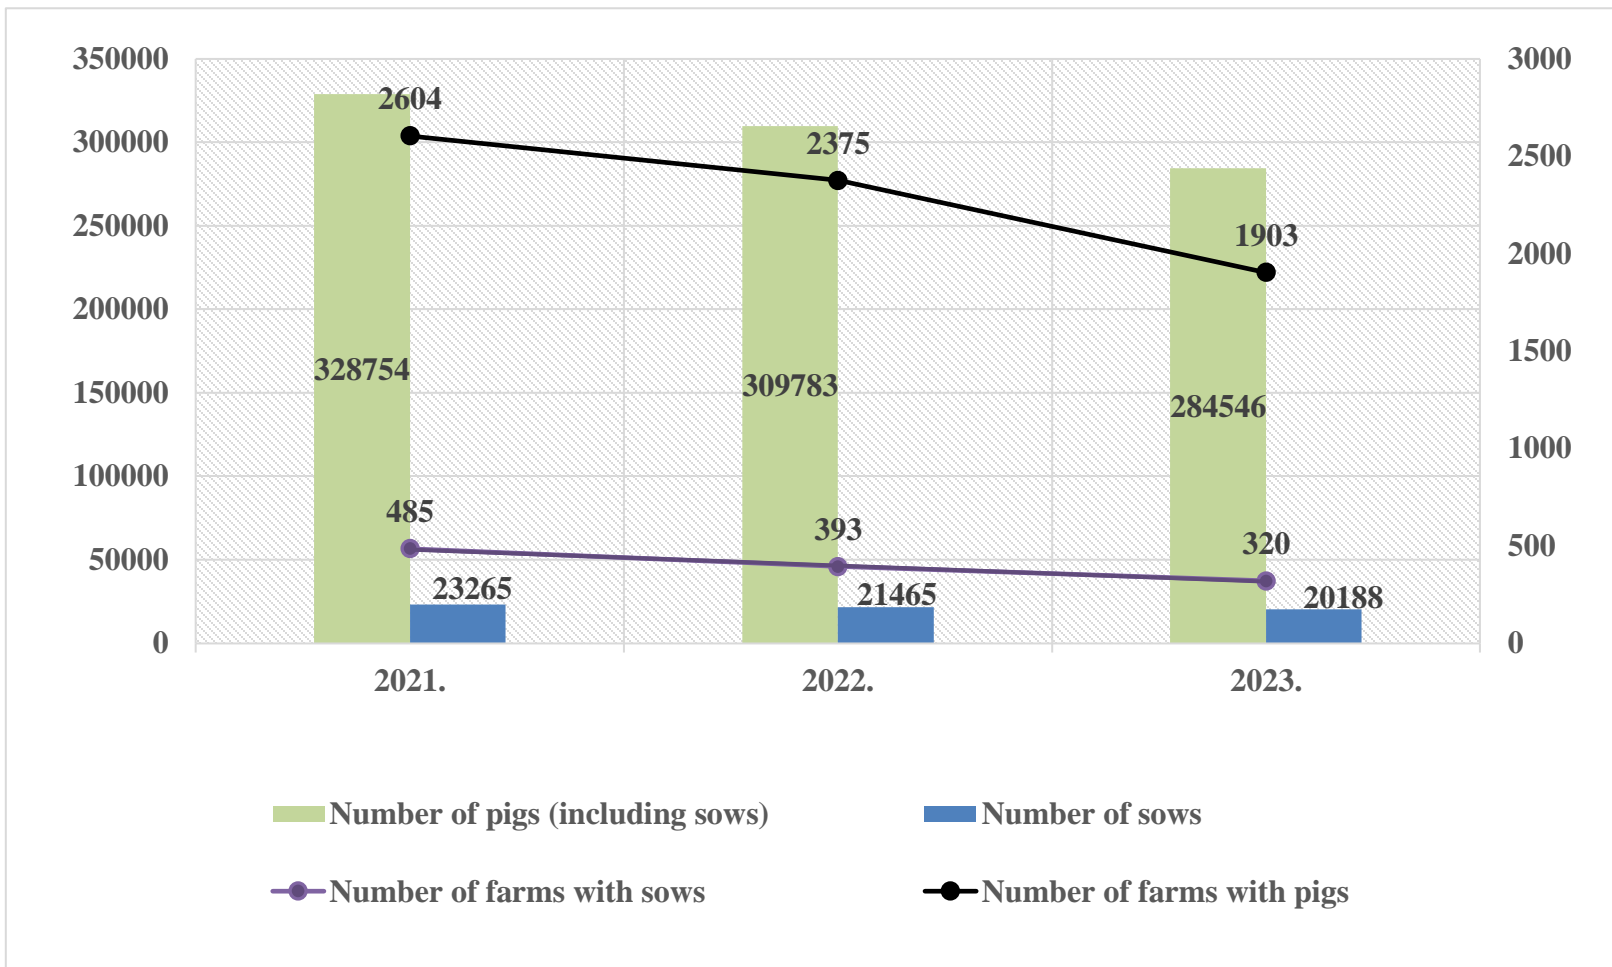

2017

2023

Sheep farming, 2021 - 2023

Farms under breeding programme 2%

Ministry of Agriculture
Republic of Latvia

Sheep breeds

2017

2023

Ministry of Agriculture
Republic of Latvia

Goat farming, 2021 - 2023

Under breeding
programm 9% goats

Ministry of Agriculture
Republic of Latvia

Goat breeds

2017

2023

Ministry of Agriculture
Republic of Latvia

Pig breeding, 2021 – 2023

Source: Agricultural Data Center

Ministry of Agriculture
Republic of Latvia

Horse breeding, 2021 – 2023

Source: Agricultural Data Center

Ministry of Agriculture
Republic of Latvia