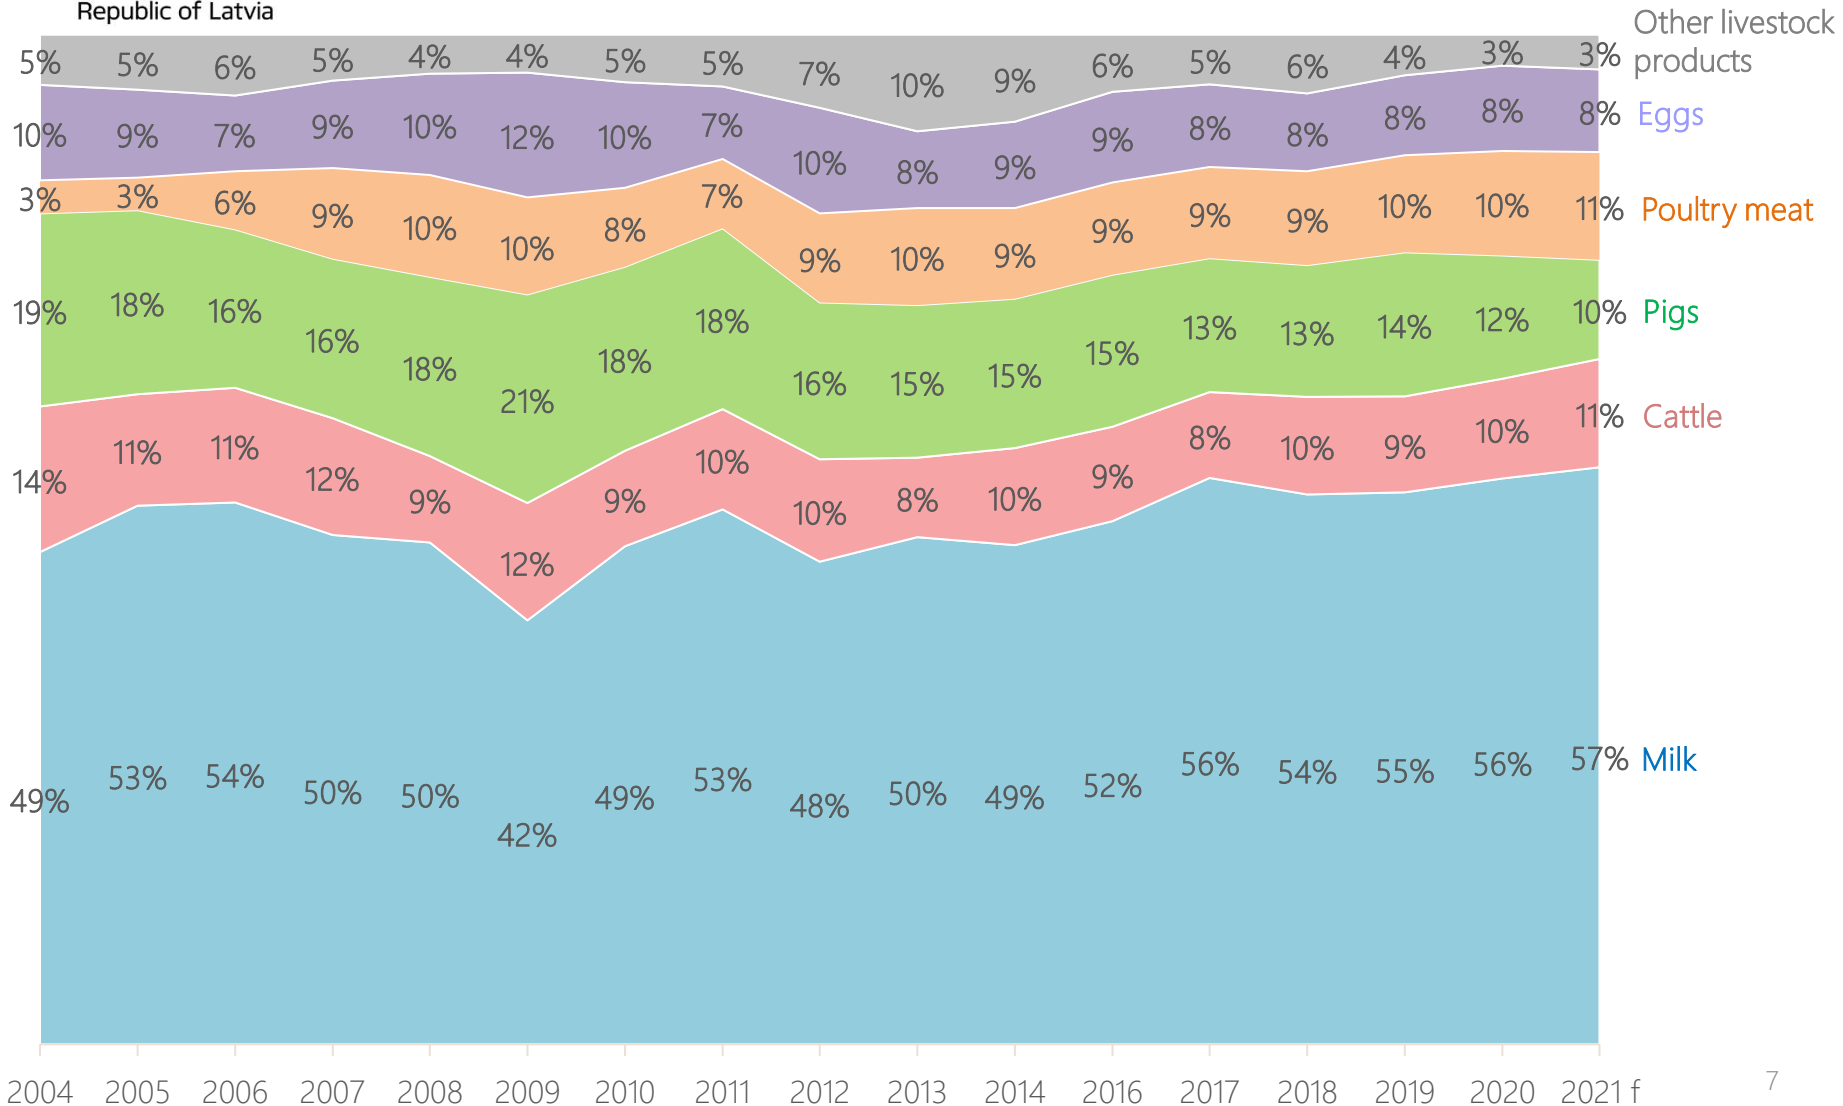

Structure of livestock output, %

Ministry of Agriculture
Republic of Latvia

Source: Institute of Agricultural Resources and Economics

f – forecast data June 2022