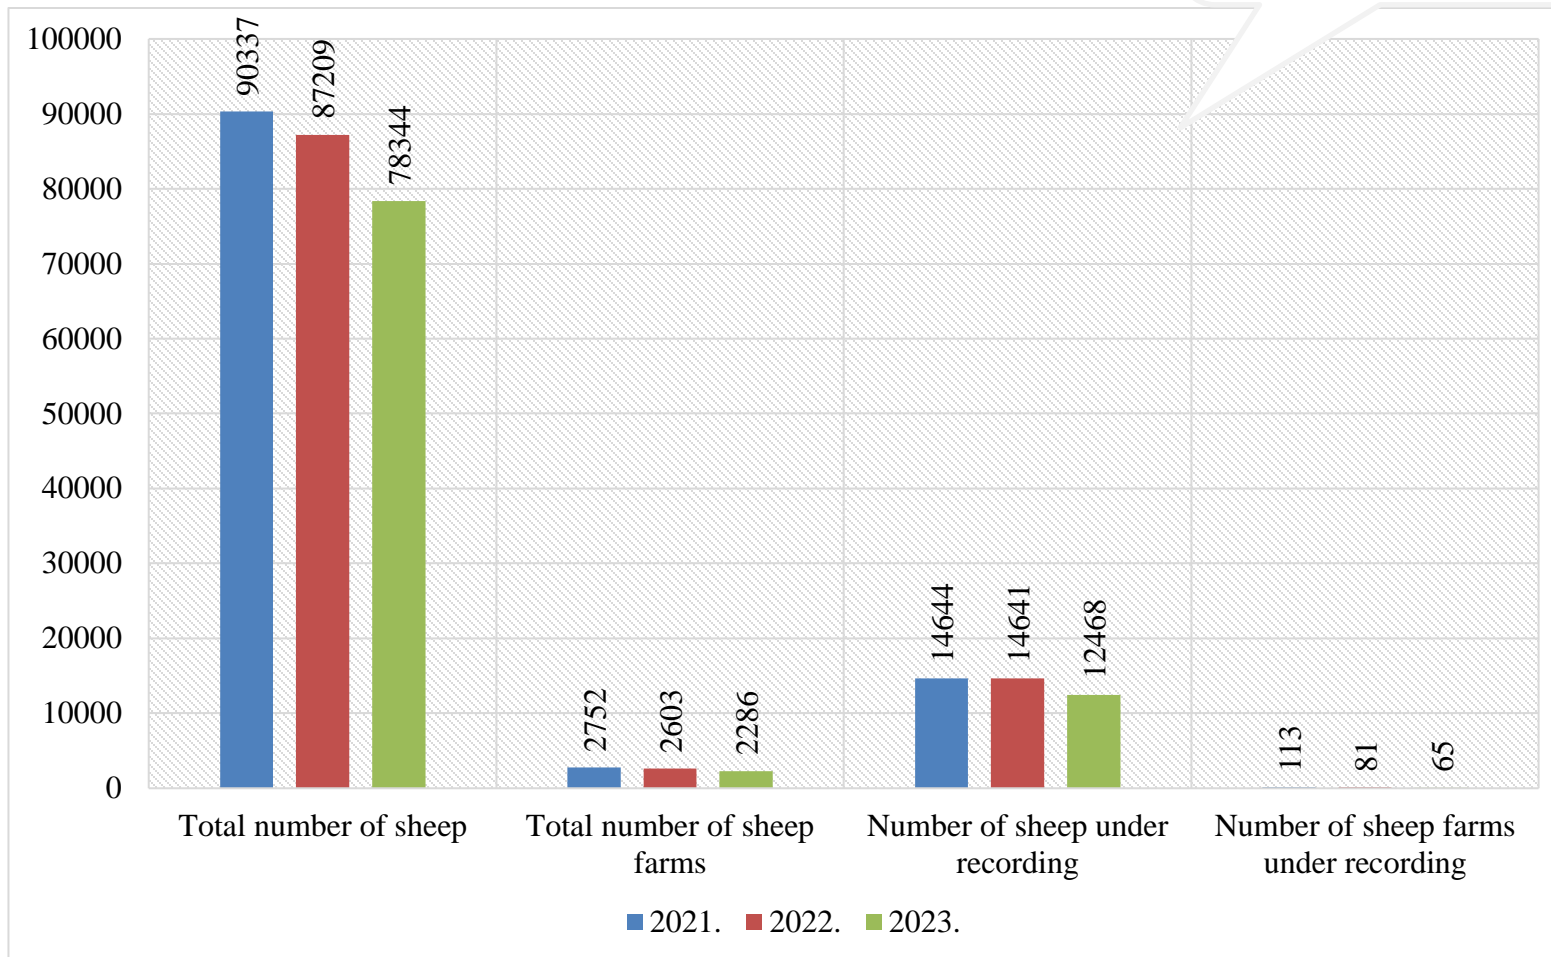

<https://www ldc.gov.lv/lv/media/228/download?attachment>

Source: Ministry of Agriculture

Ministry of Agriculture
Republic of Latvia

Dairy farming, 2021 - 2023

Dairy farms under
breeding programme 38%

Ministry of Agriculture
Republic of Latvia

Dairy breeds

2017

2023

Ministry of Agriculture
Republic of Latvia

Beef cattle farming, 2021-2023

Farms under breeding programme 11%

Ministry of Agriculture
Republic of Latvia

Beef cattle breeds

2017

2023

Sheep farming, 2021 - 2023

Farms under breeding programme 2%

Ministry of Agriculture
Republic of Latvia

Sheep breeds

2017

2023