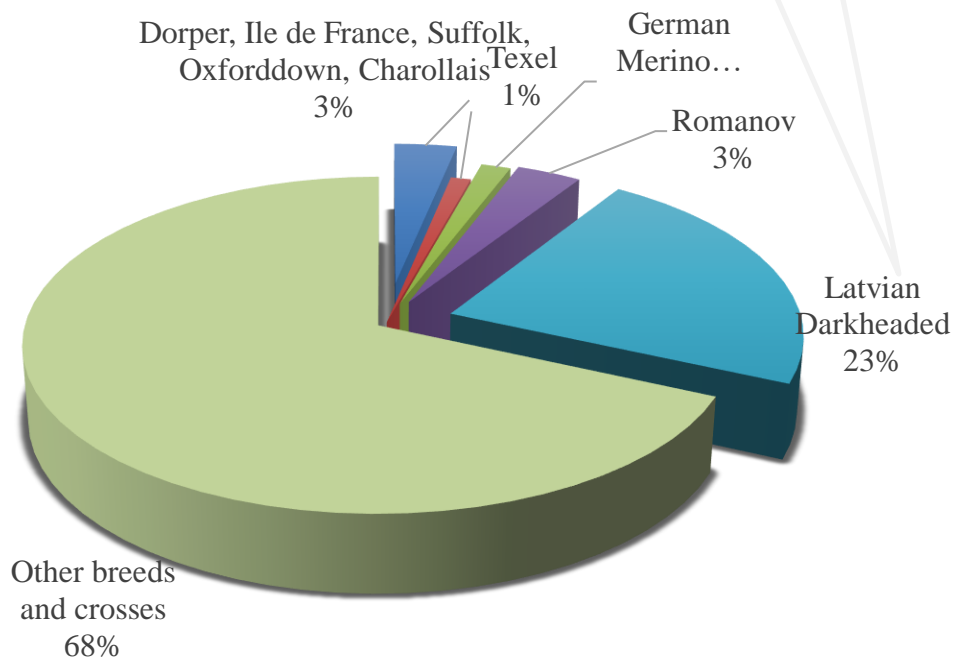

Dairy breeds

2017

2023

Ministry of Agriculture
Republic of Latvia

Beef cattle farming, 2021-2023

Farms under breeding programme 11%

Ministry of Agriculture
Republic of Latvia

Beef cattle breeds

2017

2023

Sheep farming, 2021 - 2023

Farms under breeding programme 2%

Ministry of Agriculture
Republic of Latvia

Sheep breeds

2017

2023

Ministry of Agriculture
Republic of Latvia

Goat farming, 2021 - 2023

Under breeding
programm 9% goats

Ministry of Agriculture
Republic of Latvia

Goat breeds

2017

2023

Ministry of Agriculture
Republic of Latvia