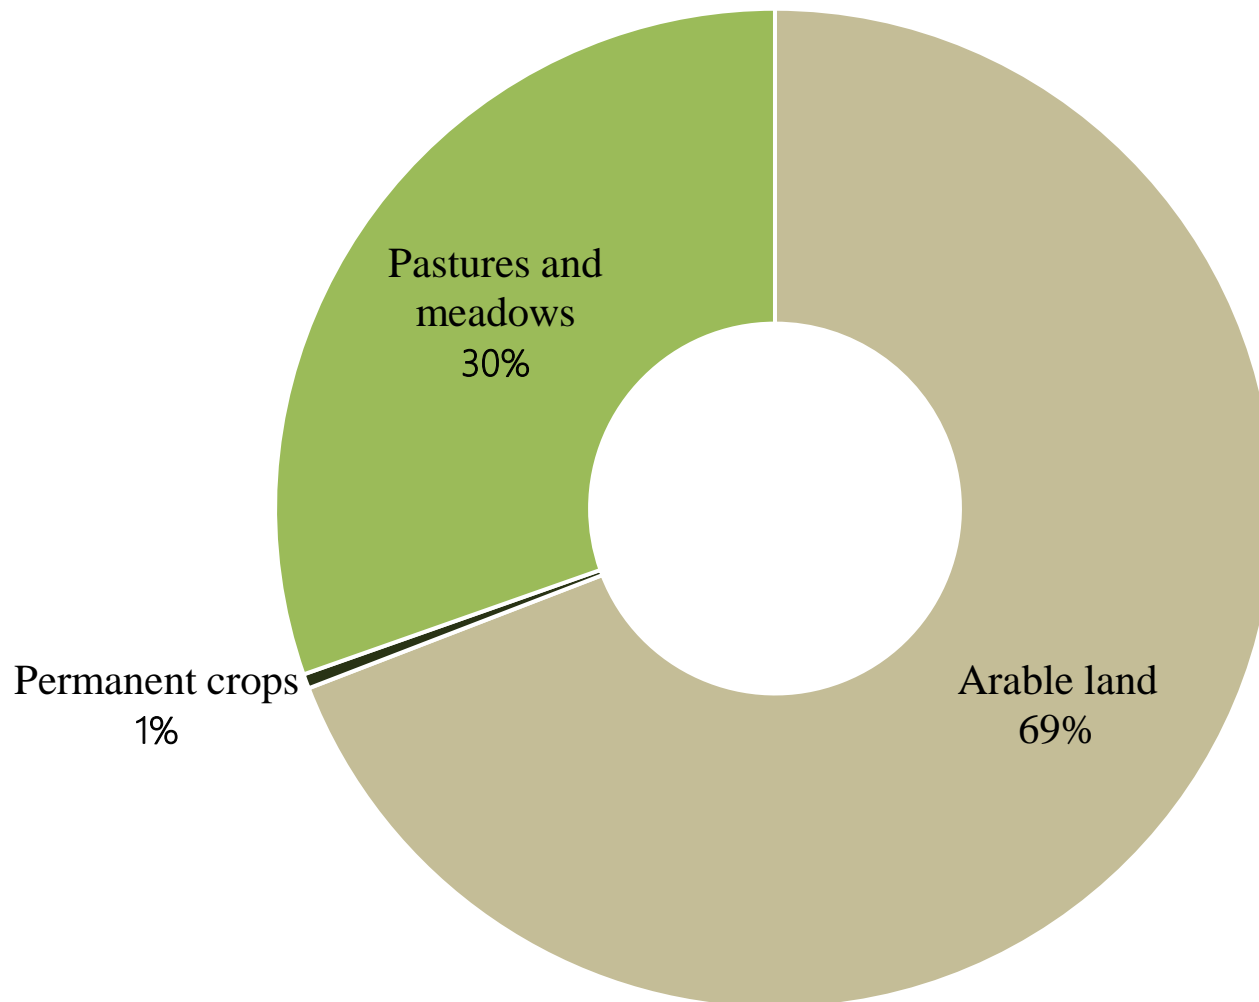

Ministry of Agriculture
Republic of Latvia

- Area km² **64 594**
- Population, mln.ppl (beginning of 2021) **1,893**
- Population density, ppl per 1 km² in 2015 **30**
- Borderline **1 900** km
- Average elevation above the sea level **87** m
- Highest point (Gaizinkalns) **312** m
- Air temperature in Latvia in 2021 **8,4 °C** (jan-oct)

Ministry of Agriculture
Republic of Latvia

Territorial structure of Latvia 2022

■ Forest

■ Agricultural land

■ Other

Ministry of Agriculture
Republic of Latvia

Structure of Agricultural land in 2021

Ministry of Agriculture
Republic of Latvia

Summary of agricultural progress since 2004

Ministry of Agriculture
Republic of Latvia

Number of farms by type of farming

Source: Official statistics portal, Official statistics of Latvia

Structure of livestock output, %