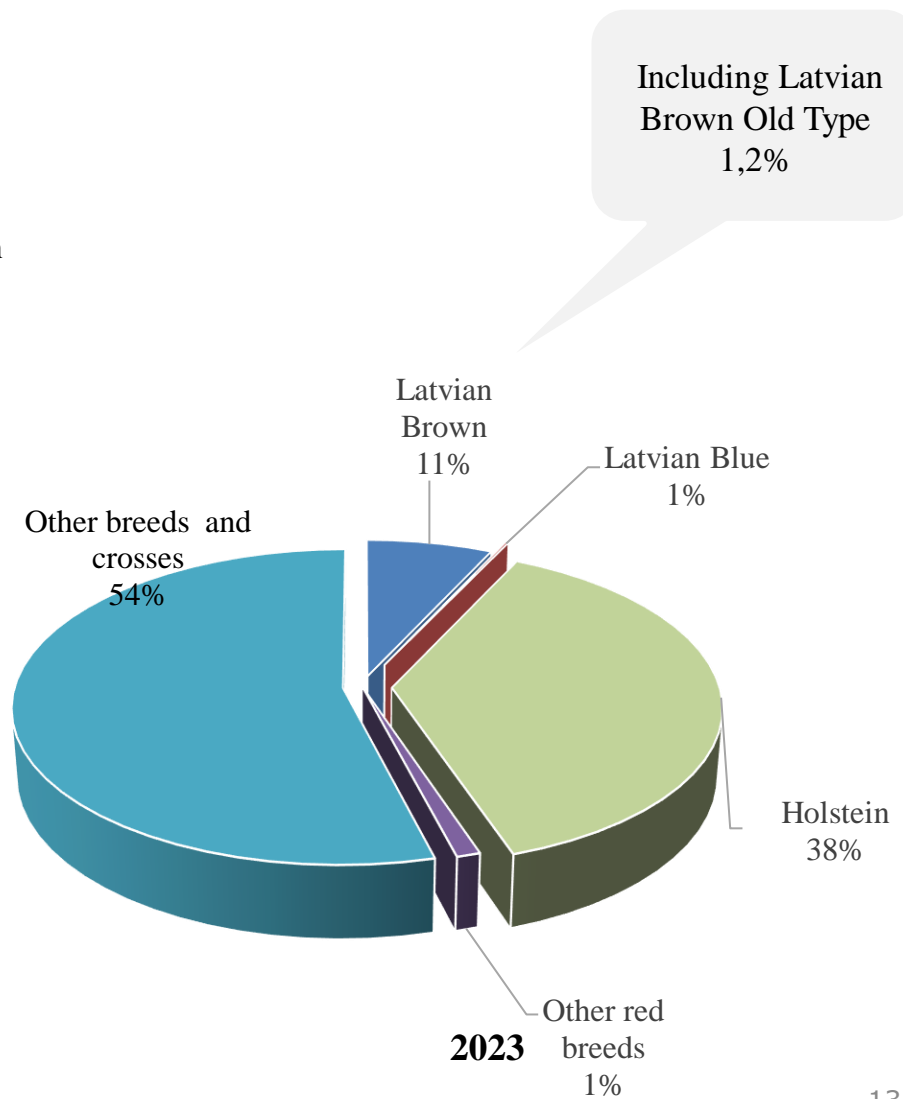

Guidelines of international organizations (ICAR, INTERBULL, INTERBEEF)

Breeding programmes

Ministry of Agriculture
Republic of Latvia

Recognized Breeders society and approved breeding programme

Livestock Sector	Breeders society	Breeding programme
Dairy cows	3	5
Beef cattle	2 / 1	1
Pigs	2 / 2	6
Sheep	1	10
Goats	1	5
Horses	2 / 13	4

<https://www ldc.gov.lv/lv/media/228/download?attachment>

Source: Ministry of Agriculture

Ministry of Agriculture
Republic of Latvia

Dairy farming, 2021 - 2023

Dairy farms under
breeding programme 38%

Ministry of Agriculture
Republic of Latvia

Dairy breeds

2017

2023

Ministry of Agriculture
Republic of Latvia

Beef cattle farming, 2021-2023

Farms under breeding programme 11%

Ministry of Agriculture
Republic of Latvia

Beef cattle breeds

2017

2023

Sheep farming, 2021 - 2023

Farms under breeding programme 2%

Ministry of Agriculture
Republic of Latvia

Sheep breeds

2017

2023