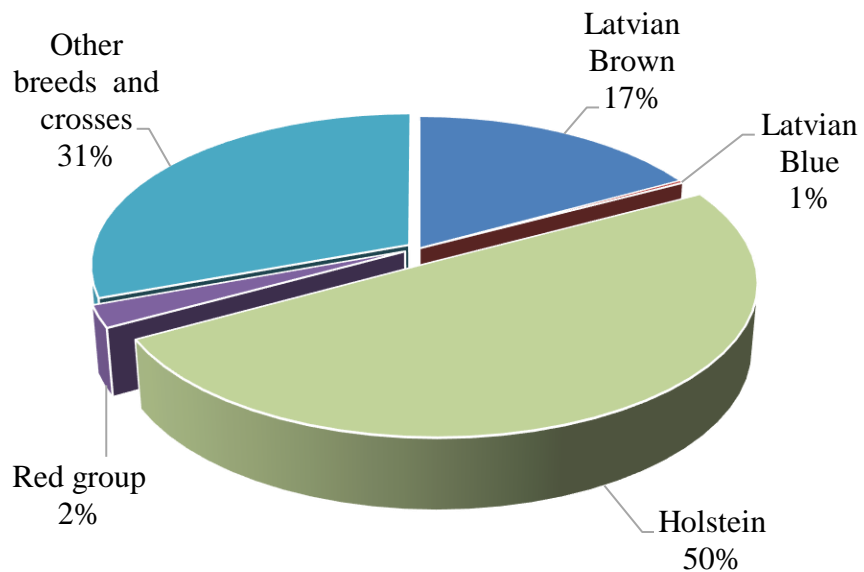

Guidelines of international organizations (ICAR, INTERBULL, INTERBEEF)

Breeding programmes

Ministry of Agriculture
Republic of Latvia

Recognized Breeders society and approved breeding programme

Livestock Sector	Breeders society	Breeding programme
Dairy cows	3	5
Beef cattle	2 / 1	1
Pigs	2 / 2	6
Sheep	1	10
Goats	1	5
Horses	2 / 13	4

<https://www ldc.gov.lv/lv/media/228/download?attachment>

Source: Ministry of Agriculture

Ministry of Agriculture
Republic of Latvia

Dairy farming, 2021 - 2023

Dairy farms under
breeding programme 38%

Ministry of Agriculture
Republic of Latvia

Dairy breeds

2017

2023

Ministry of Agriculture
Republic of Latvia

Beef cattle farming, 2021-2023

Farms under breeding programme 11%

Ministry of Agriculture
Republic of Latvia

Beef cattle breeds

2017

2023

Sheep farming, 2021 - 2023

Farms under breeding programme 2%

Ministry of Agriculture
Republic of Latvia

Sheep breeds

2017

2023