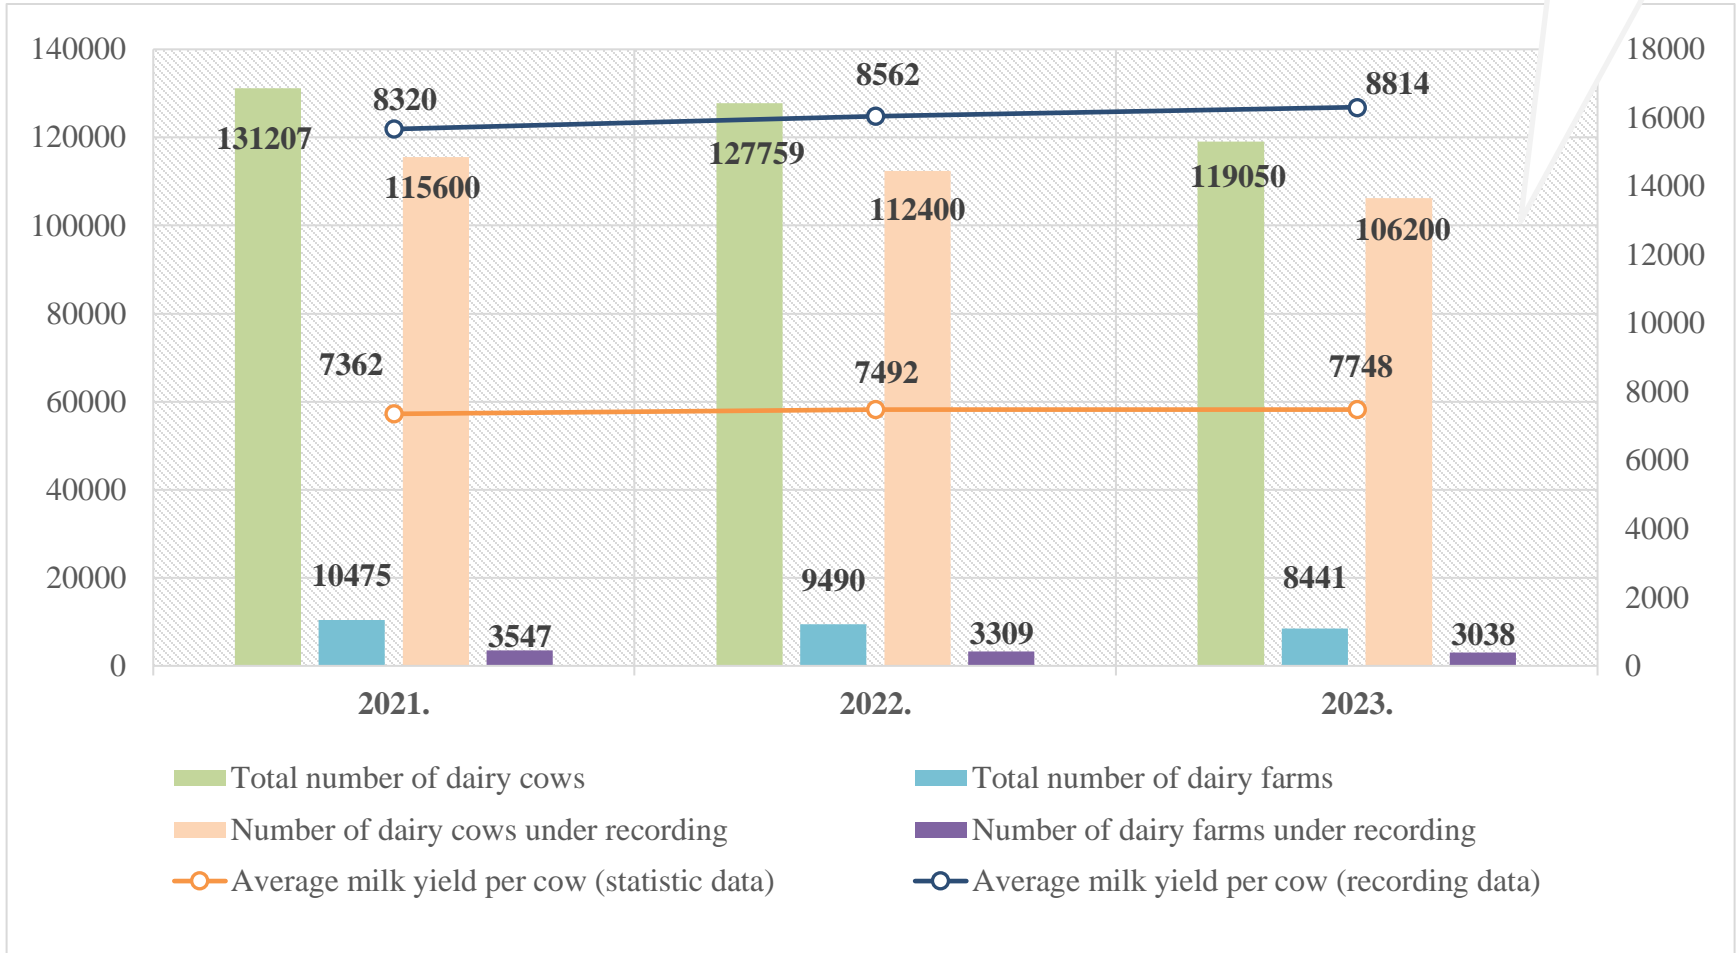

<https://www ldc.gov.lv/lv/media/228/download?attachment>

Source: Ministry of Agriculture

Ministry of Agriculture
Republic of Latvia

Dairy farming, 2021 - 2023

Dairy farms under
breeding programme 38%

Ministry of Agriculture
Republic of Latvia

Dairy breeds

2017

2023

Ministry of Agriculture
Republic of Latvia

Beef cattle farming, 2021-2023

Farms under breeding programme 11%

Ministry of Agriculture
Republic of Latvia

Beef cattle breeds

2017

2023

Sheep farming, 2021 - 2023

Farms under breeding programme 2%

Ministry of Agriculture
Republic of Latvia

Sheep breeds

2017

2023