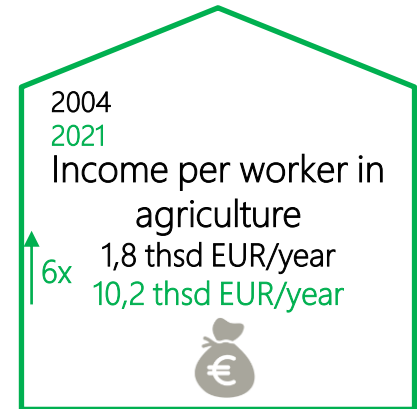

Ministry of Agriculture
Republic of Latvia

Summary of agricultural progress since 2004