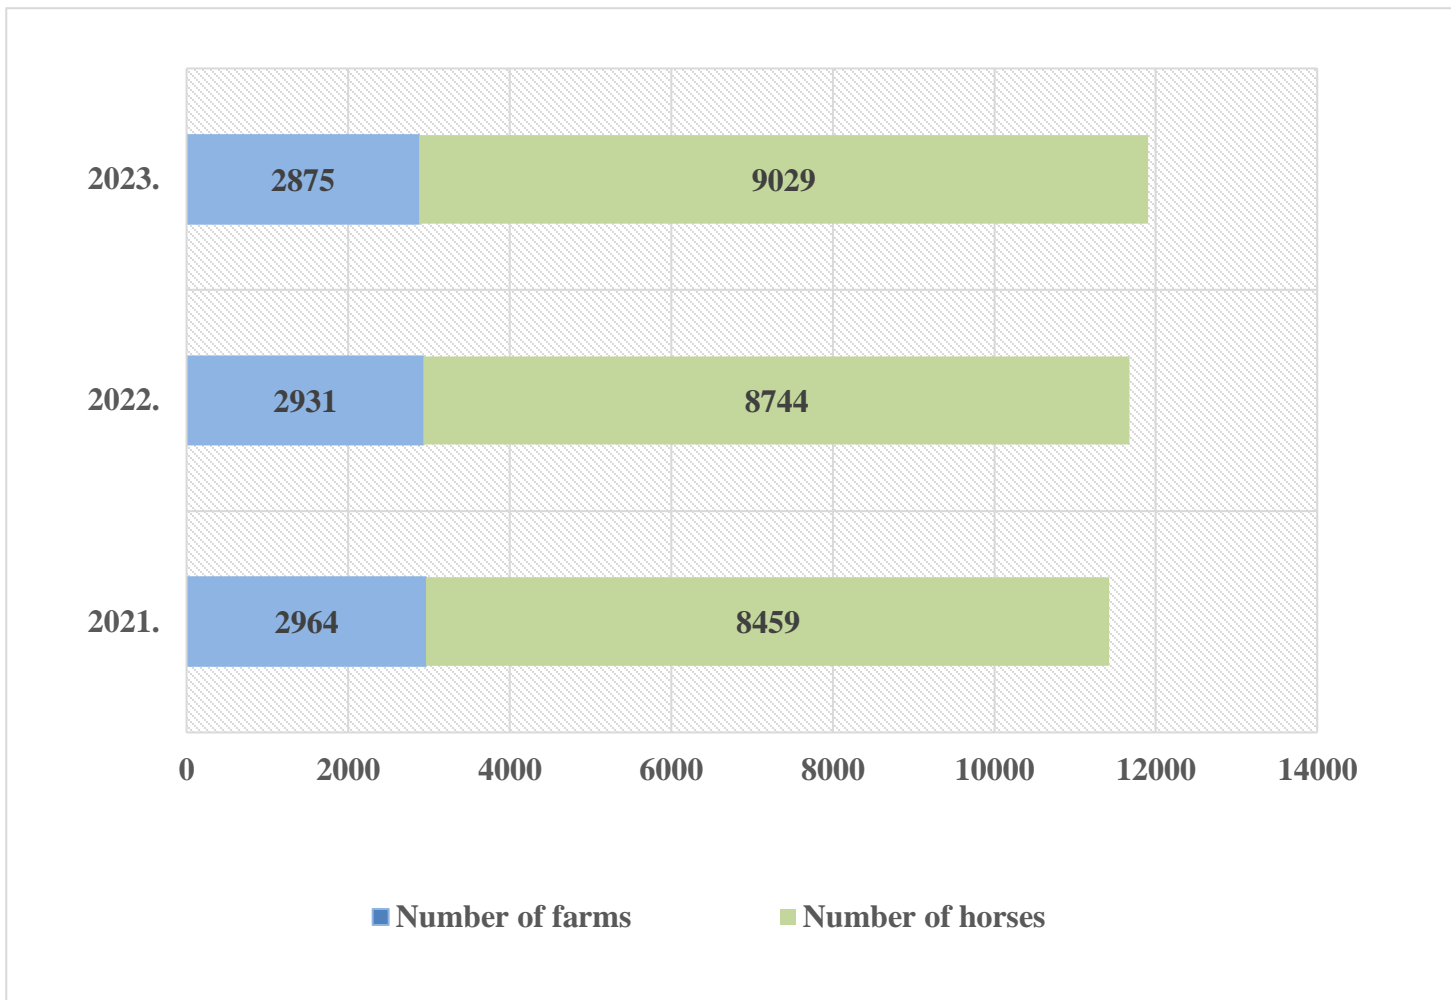

2017

2023

Sheep farming, 2021 - 2023

Farms under breeding programme 2%

Ministry of Agriculture
Republic of Latvia

Sheep breeds

2017

2023

Ministry of Agriculture
Republic of Latvia

Goat farming, 2021 - 2023

Under breeding
programm 9% goats

Ministry of Agriculture
Republic of Latvia

Goat breeds

2017

2023

Ministry of Agriculture
Republic of Latvia

Pig breeding, 2021 – 2023

Source: Agricultural Data Center

Ministry of Agriculture
Republic of Latvia

Horse breeding, 2021 – 2023

Source: Agricultural Data Center

Ministry of Agriculture
Republic of Latvia