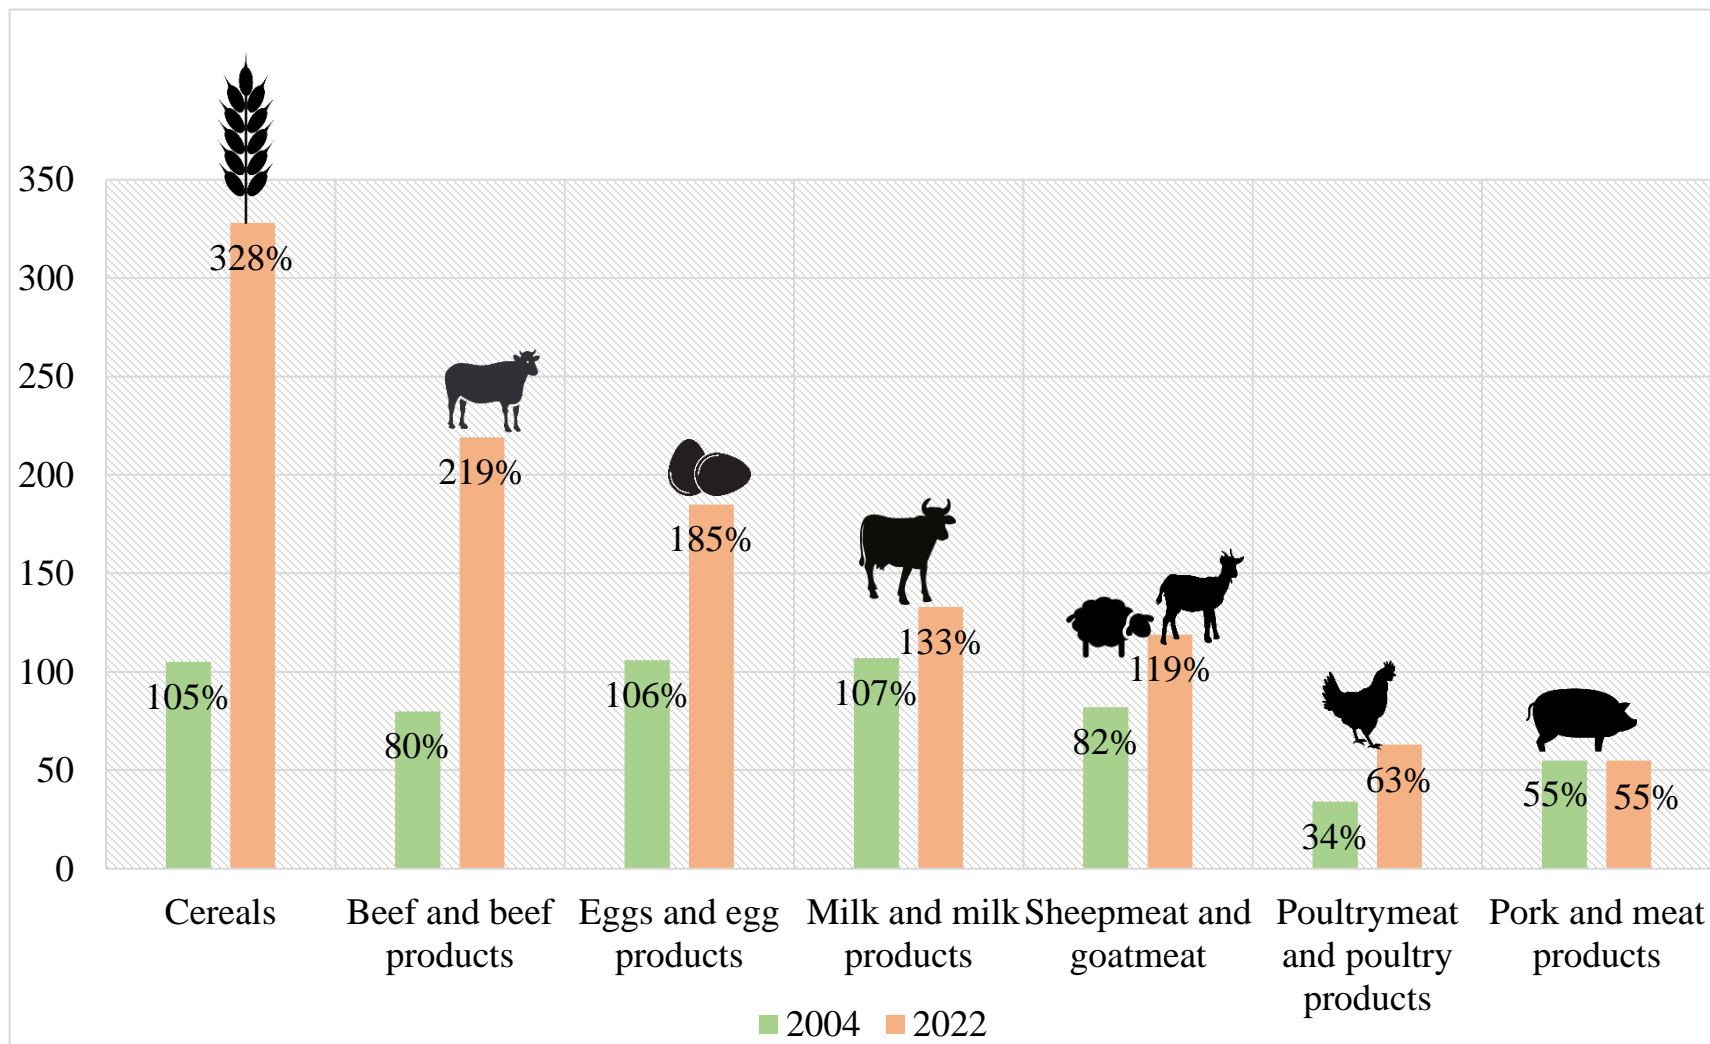

Summary of agricultural progress since 2004

Ministry of Agriculture
Republic of Latvia

Number of farms by type of farming

Source: Official statistics portal, Official statistics of Latvia

Structure of livestock output, %

Ministry of Agriculture
Republic of Latvia

Source: Institute of Agricultural Resources and Economics

f – forecast data June 2022

Output of Agricultural goods, 2022

Self-sufficiency of agricultural products

Source: Official statistics portal, Official statistics of Latvia

Ministry of Agriculture
Republic of Latvia

Regulations of animal husbandry

Animal Breeding Regulation

Regulation (EU) 2016/1012 of the European Parliament and of the Council of 8 June 2016 on zootechnical and genealogical conditions for the breeding, trade in and entry into the Union of purebred breeding animals, hybrid breeding pigs and the germinal products thereof and amending Regulation (EU) No 652/2014, Council Directives 89/608/EEC and 90/425/EEC and repealing certain acts in the area of animal breeding ('Animal Breeding Regulation')